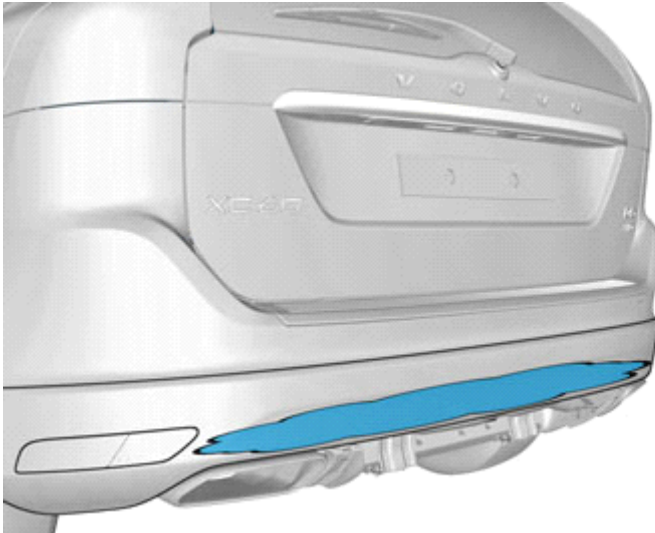

IMG-376845

Fold the protective film forward

24

IMG-376961

Clean the surface.

Use: 1161721, Isopropanol

25